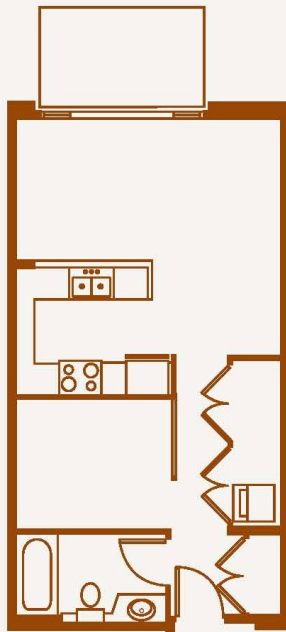

STUDIO

STUDIO UNIT A:

STUDIO UNIT AMENITIES:

- In-unit washer and dryer
 - Fully equipped kitchens
 - Controlled access entry
 - Secured parking available
 - Large walk-in closets*
 - Bike storage
 - Views of Mt. Rainier, Thea Foss Waterway and Downtown Tacoma*
 - Beautifully landscaped community courtyard with gas BBQ
 - 24 hour access fitness center
 - Business/conference center
 - Community room equipped with a full kitchen and fireplace
 - Wi-Fi access in most common areas
 - Private landscaped terraces*
- *in select apartments only

STUDIO

STUDIO UNIT C:

STUDIO UNIT AMENITIES:

- In-unit washer and dryer
 - Fully equipped kitchens
 - Controlled access entry
 - Secured parking available
 - Large walk-in closets*
 - Bike storage
 - Views of Mt. Rainier, Thea Foss Waterway and Downtown Tacoma*
 - Beautifully landscaped community courtyard with gas BBQ
 - 24 hour access fitness center
 - Business/conference center
 - Community room equipped with a full kitchen and fireplace
 - Wi-Fi access in most common areas
 - Private landscaped terraces*
- *in select apartments only